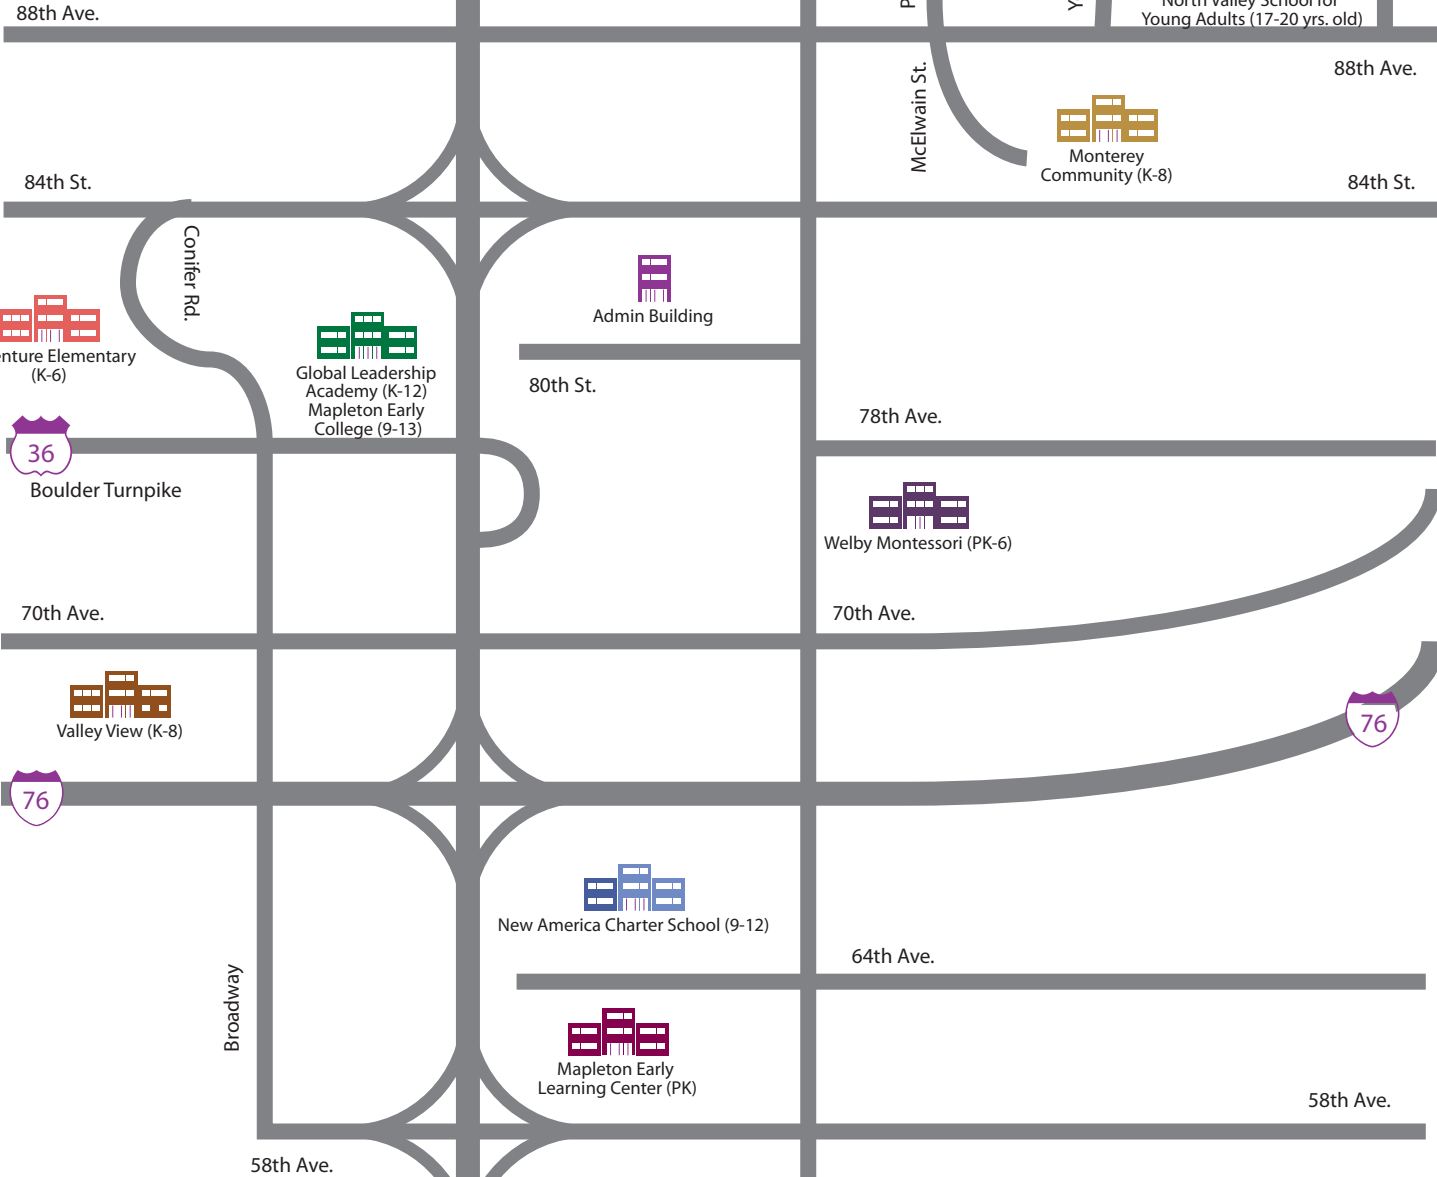

Mapleton Public Schools District Map 2011-2012

Map Not Drawn to Scale

Adventure Elementary (K-6)

Global Leadership Academy (K-12)
Mapleton Early College (9-13)

Admin Building

36
Boulder Turnpike

70th Ave.
Valley View (K-8)

New America Charter School (9-12)

Mapleton Early Learning Center (PK)

Welby Montessori (PK-6)

70th Ave.

64th Ave.

58th Ave.

Washington St.

Denver

Monterey Community (K-8)

Meadow Community (K-8)

88th Ave.

84th St.

78th Ave.

Conifer Rd.

Washington St.

Poze Blvd.
McElwain St.

York St.

Clayton St.

Monroe St.

Broadway

58th Ave.